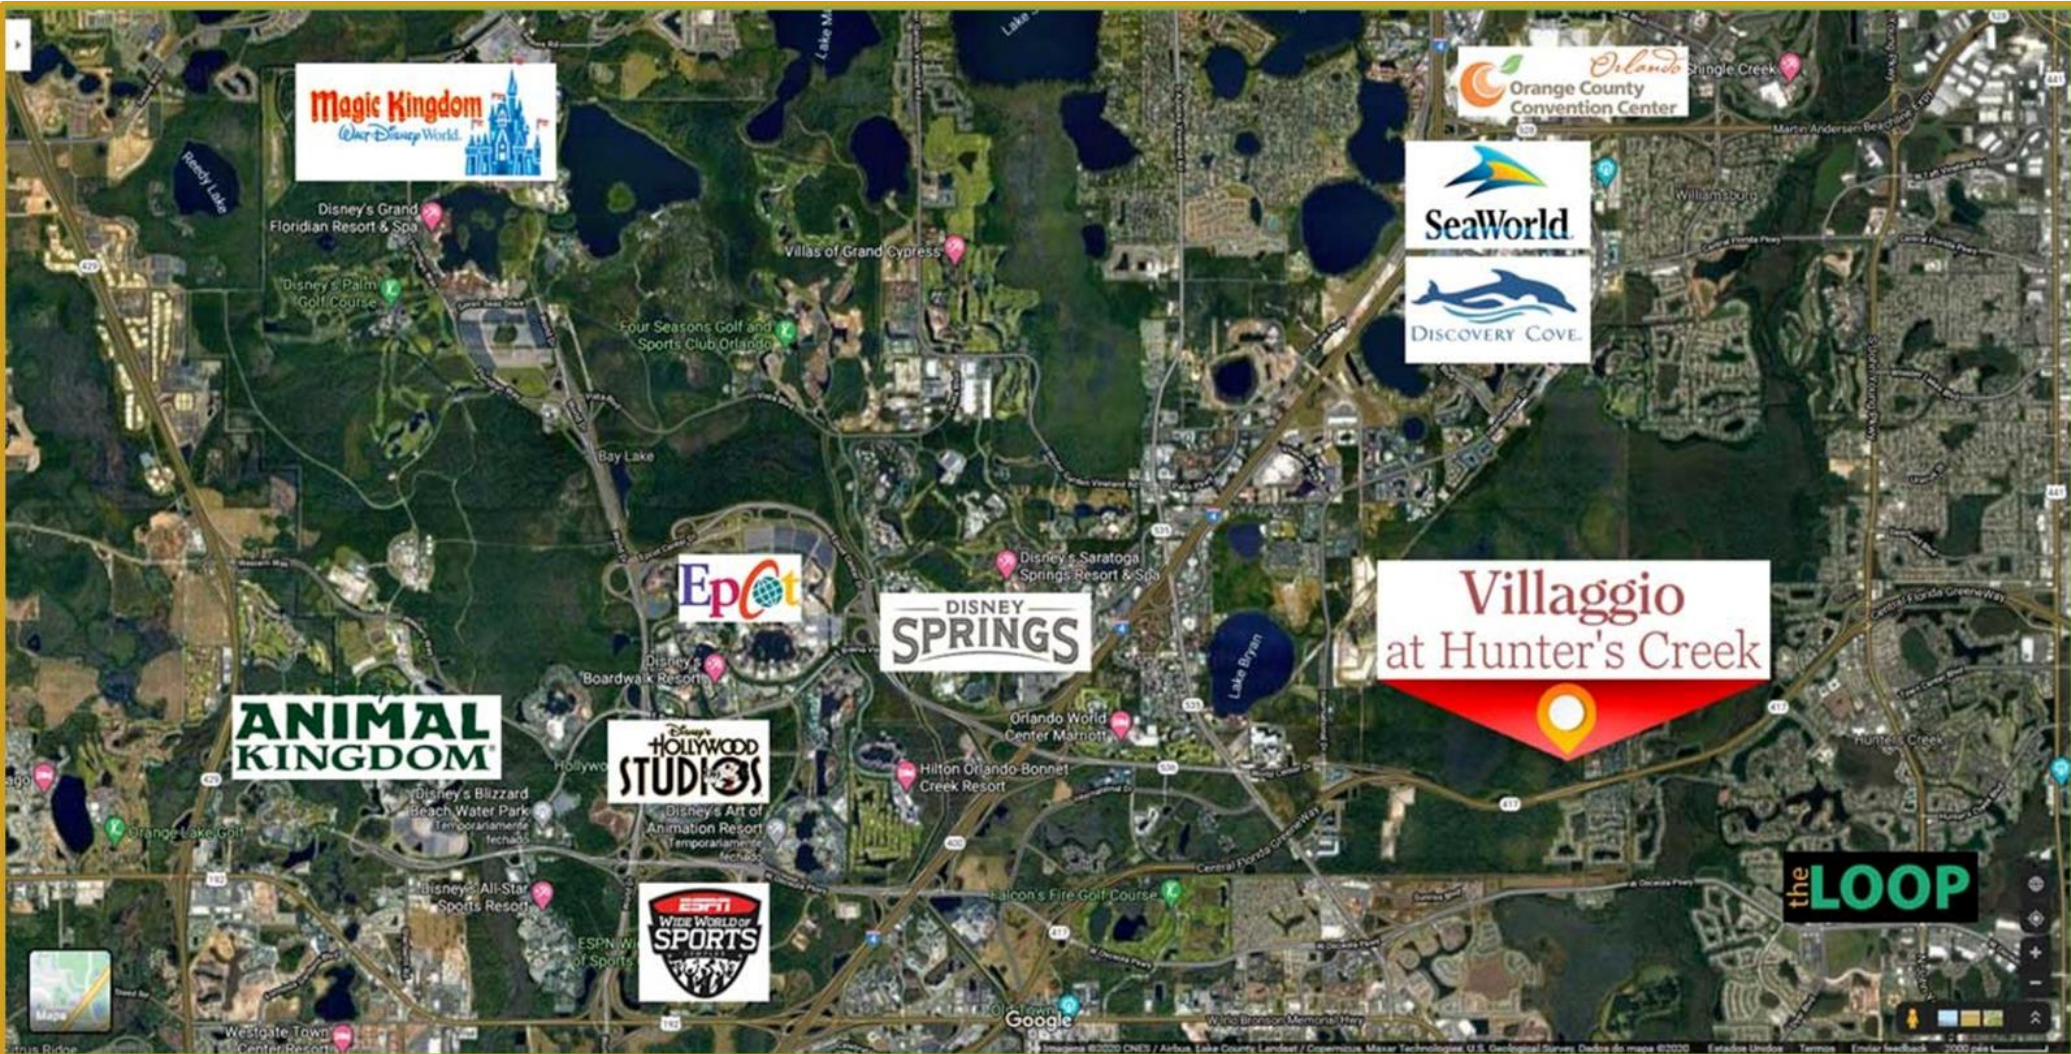

# Villaggio Hunters Creek

Orlando - Florida

# LOCATION

# LOCATION

**1** Hunter's Creek OP1.  
Escala: 1 : 2000

# SITE PLAN

**1** Hunter's Creek OP1  
Escala: 1 : 500