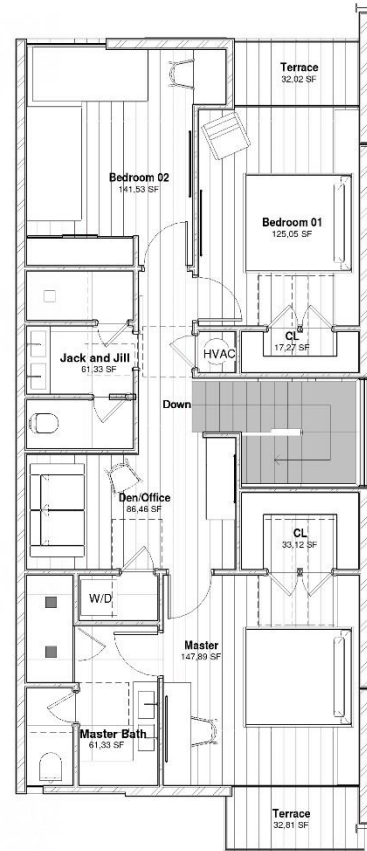

Villaggio Hunters Creek

Orlando - Florida

LOCATION

LOCATION

1 Hunter's Creek OP2.
Escala: 1 : 2000

SITE PLAN

1 Hunter's Creek OP2
Escala: 1 : 500

Clubhouse

Townhomes

1 Ground Floor
1 : 75

2 Second Floor
1 : 75