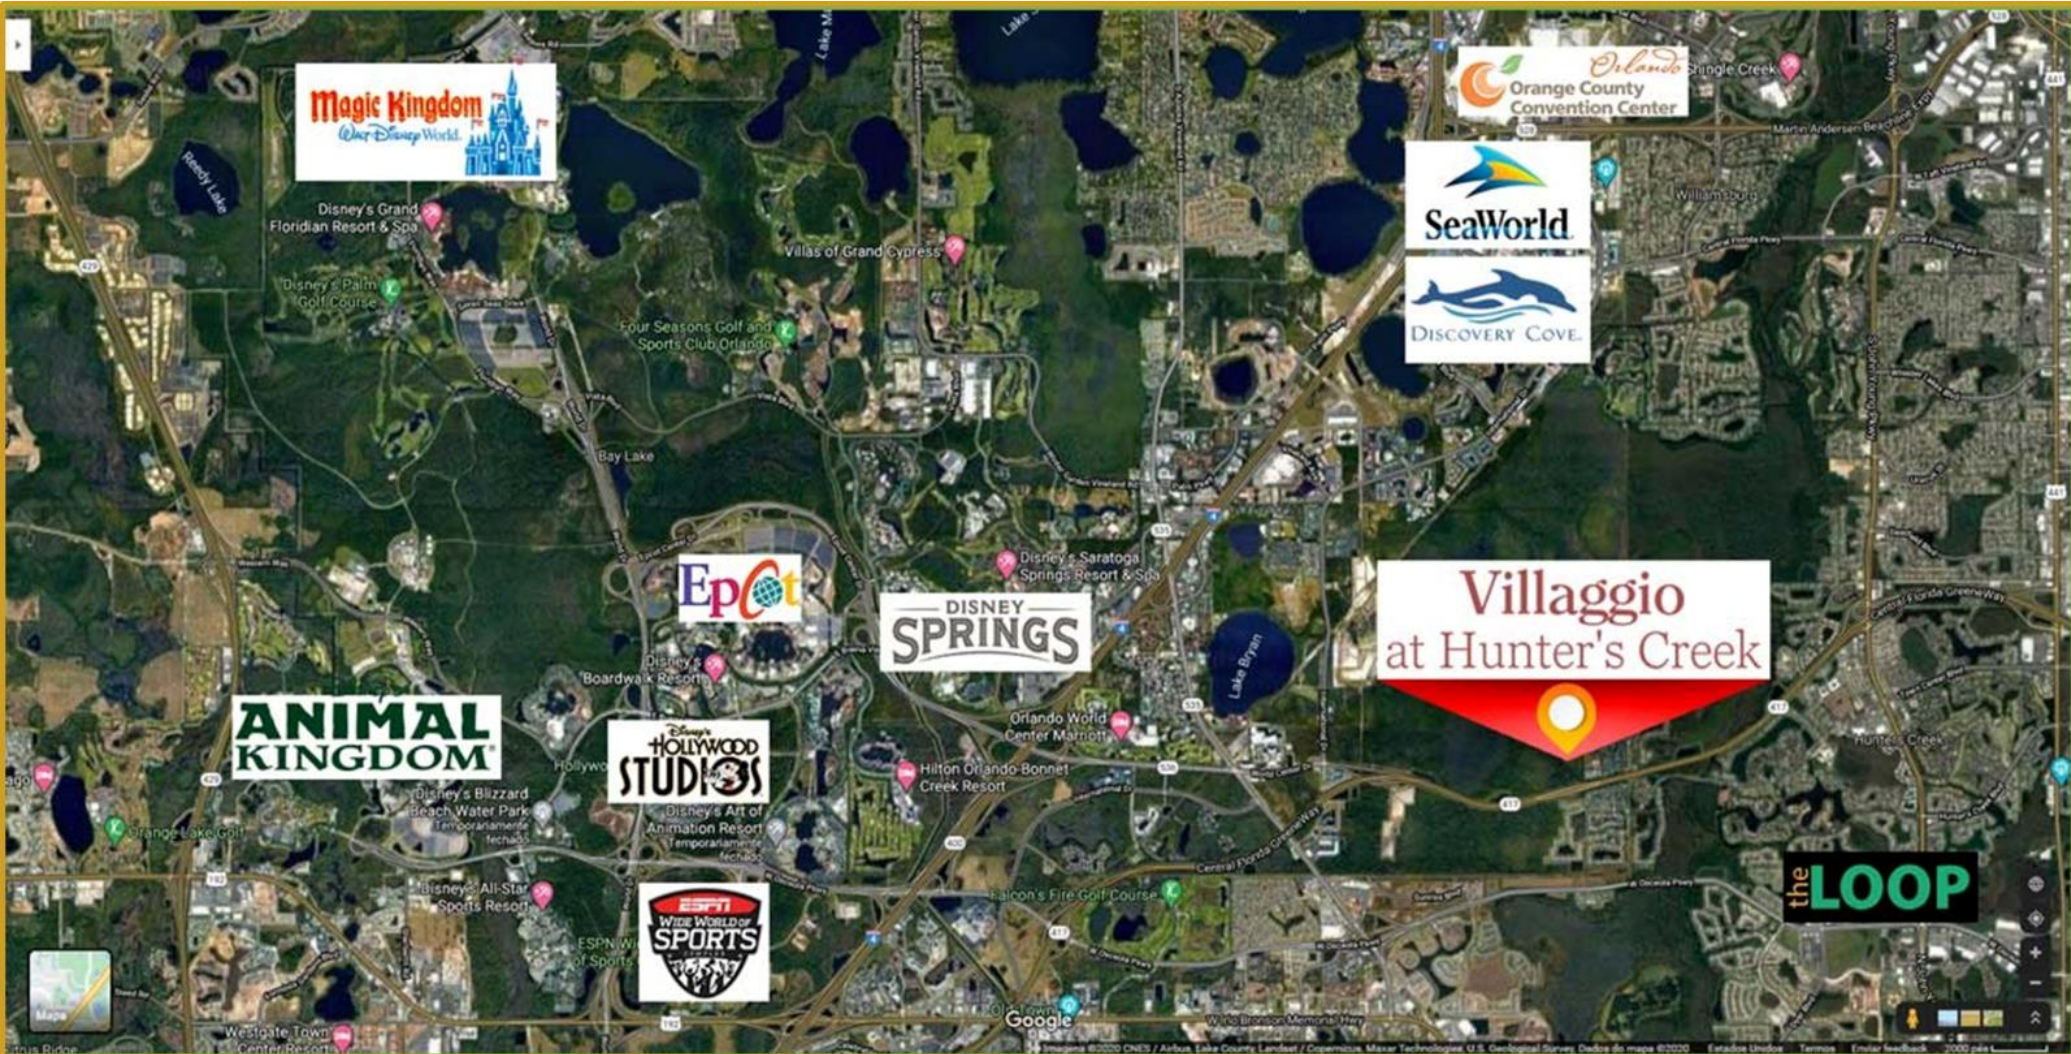

Villaggio Hunters Creek

Orlando - Florida

LOCATION

LOCATION

1 Hunter's Creek OP2.
Escala: 1 : 2000

SITE PLAN

1 Hunter's Creek OP2
Escala: 1 : 500

Clubhouse