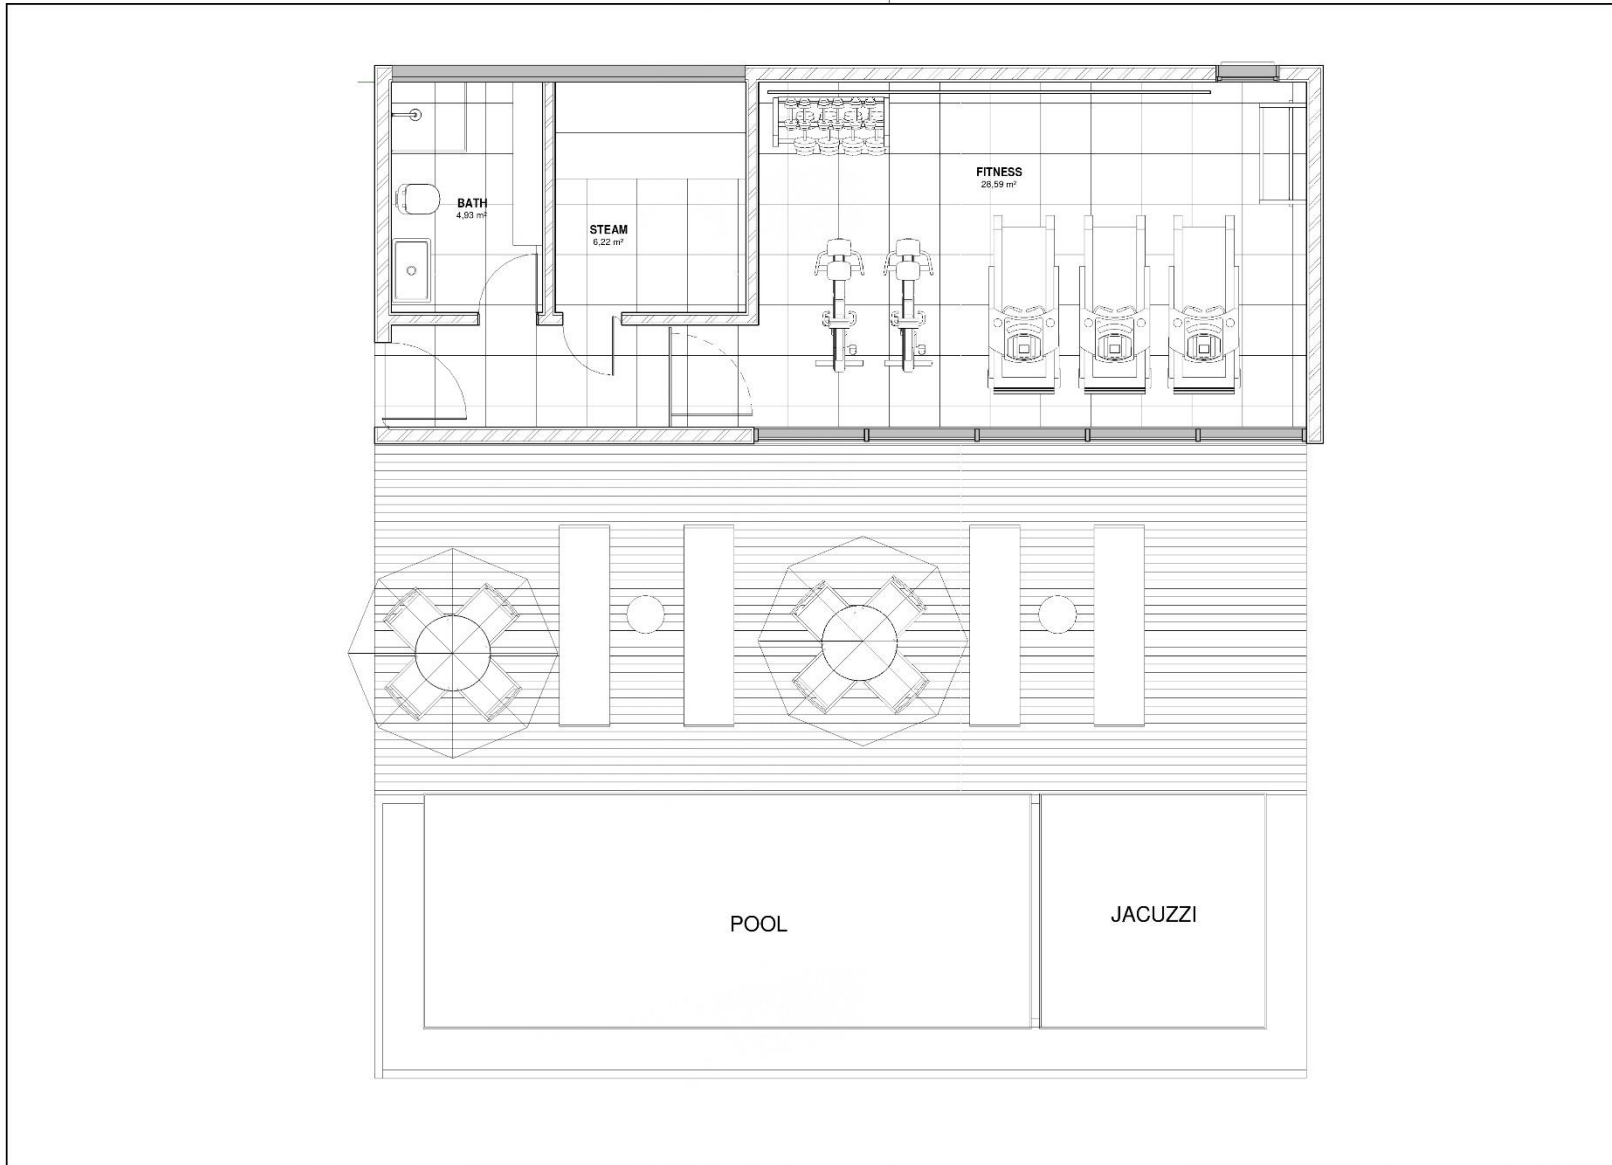

Villaggio Hunters Creek

Orlando - Florida

LOCATION

LOCATION

1 Hunter's Creek OP2.
Escala: 1 : 2000

SITE PLAN

1 Hunter's Creek OP2
Escala: 1 : 500

Clubhouse

Townhomes

1 Ground Floor
1 : 75

2 Second Floor
1 : 75