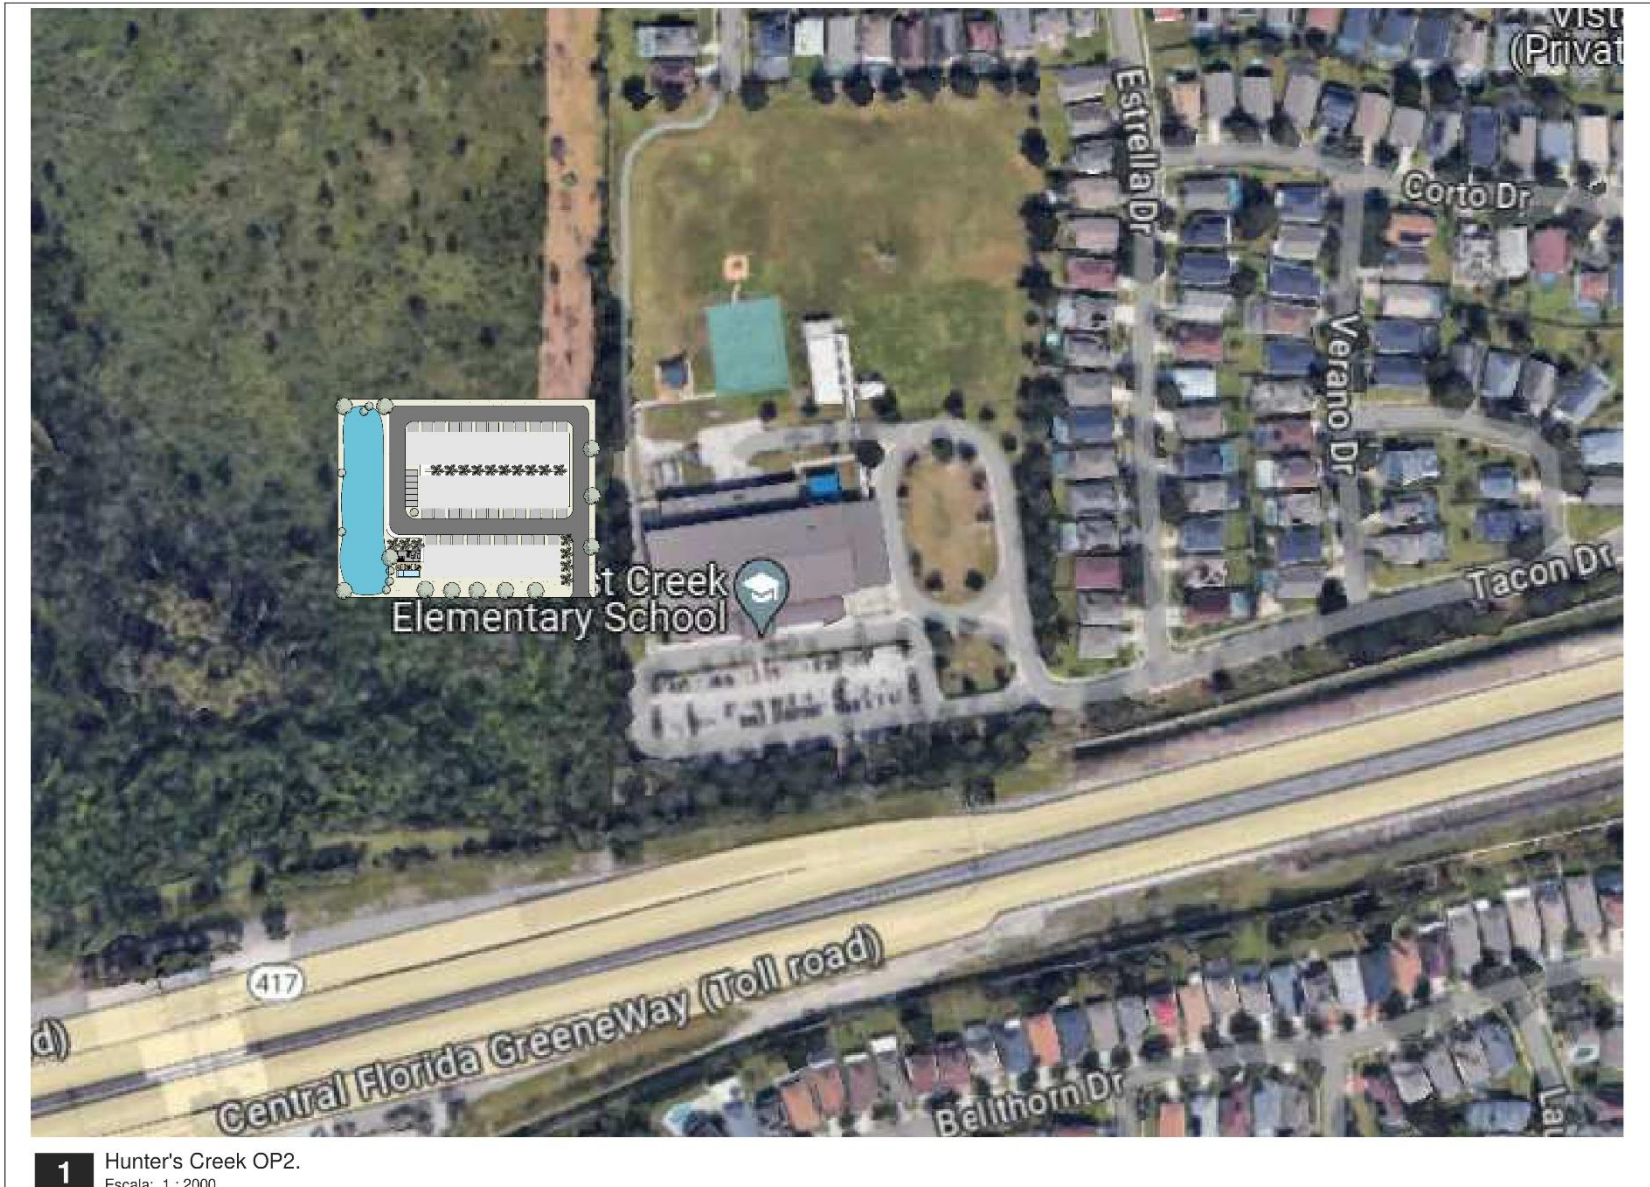

Villaggio Hunters Creek

Orlando - Florida

LOCATION

LOCATION

1 Hunter's Creek OP2.
Escala: 1 : 2000

SITE PLAN

1 Hunter's Creek OP2
Escala: 1 : 500

Clubhouse