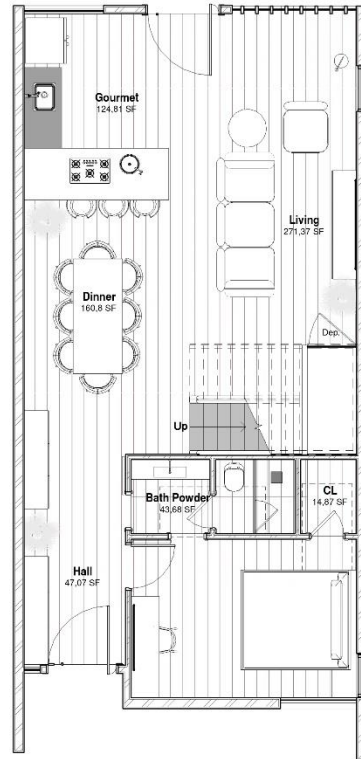

Villaggio Hunters Creek

Orlando - Florida

LOCATION

LOCATION

1 Hunter's Creek OP2.
Escala: 1 : 2000

SITE PLAN

1 Hunter's Creek OP2
Escala: 1 : 500

Clubhouse

Townhomes

1 Ground Floor
1 : 75

2 Second Floor
1 : 75